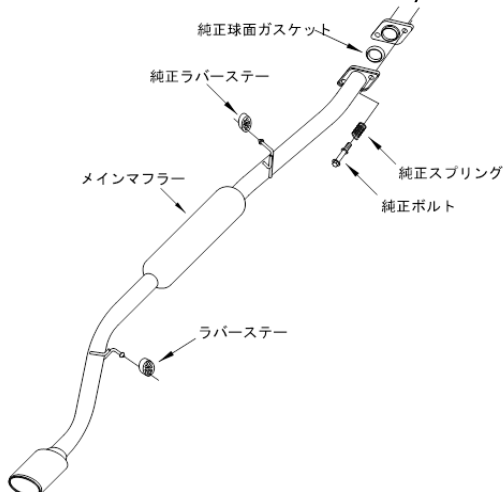

## ALPHARD/VELLFIRE (DBA-GGH20W)

**Code No.32018-AT054**

### Unified Design

Luxury double structure oval-shaped exhaust tips deliver higher quality appearance.

|  |   |             |
|--|---|-------------|
| Model (Engine)                         | DBA-GGH20W[2GR-FE]  |             |
| Model Year                             | 2008/5 ~ 2015/1   |             |
| JQR Number                             | JQR10161111   |             |
| Main Material                          | SUS304  |             |
| Tip O.D.                               | 123 x 98 Oval-shaped tip  |             |
| Main Pipe Dia.                         | φ60.5   |             |
| Closed Noise<br>(Noise Level @ Idling) | Stock   | 84dB (56dB) |
|  | HKS   | 92dB (58dB) |
| Ground Clearance                       | 155(Stock CAT)  |             |
| EX Pipe Ground Clearanc                | Same as the above.  |             |
| Remarks                                | •Ground clearance won't be changed after installing this product. |             |